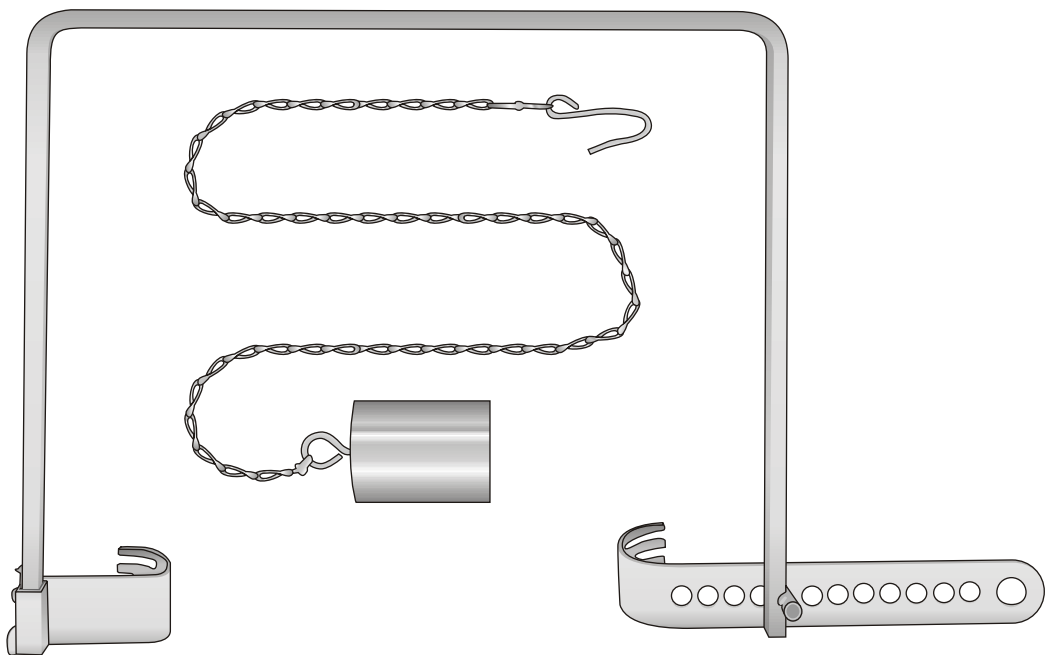

09-2550-01
Valva regolabile
Large blade

09-2550-02
Valva piccola
Small blade

09-2550-03
Contrappeso + catenella
Weight with chain

Divaricatore per anca
Retractor with chain
Wundhaken mit Kette

Completo - Complete - Komplet
Complete - Completos

CHARNELY
09-2550