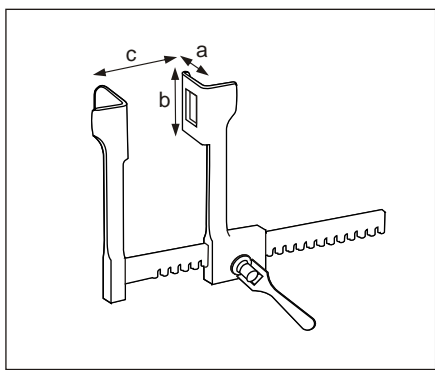

BABY FINOCCHIETTO
a b c
09-2560-01 18 x 20 mm 75 mm